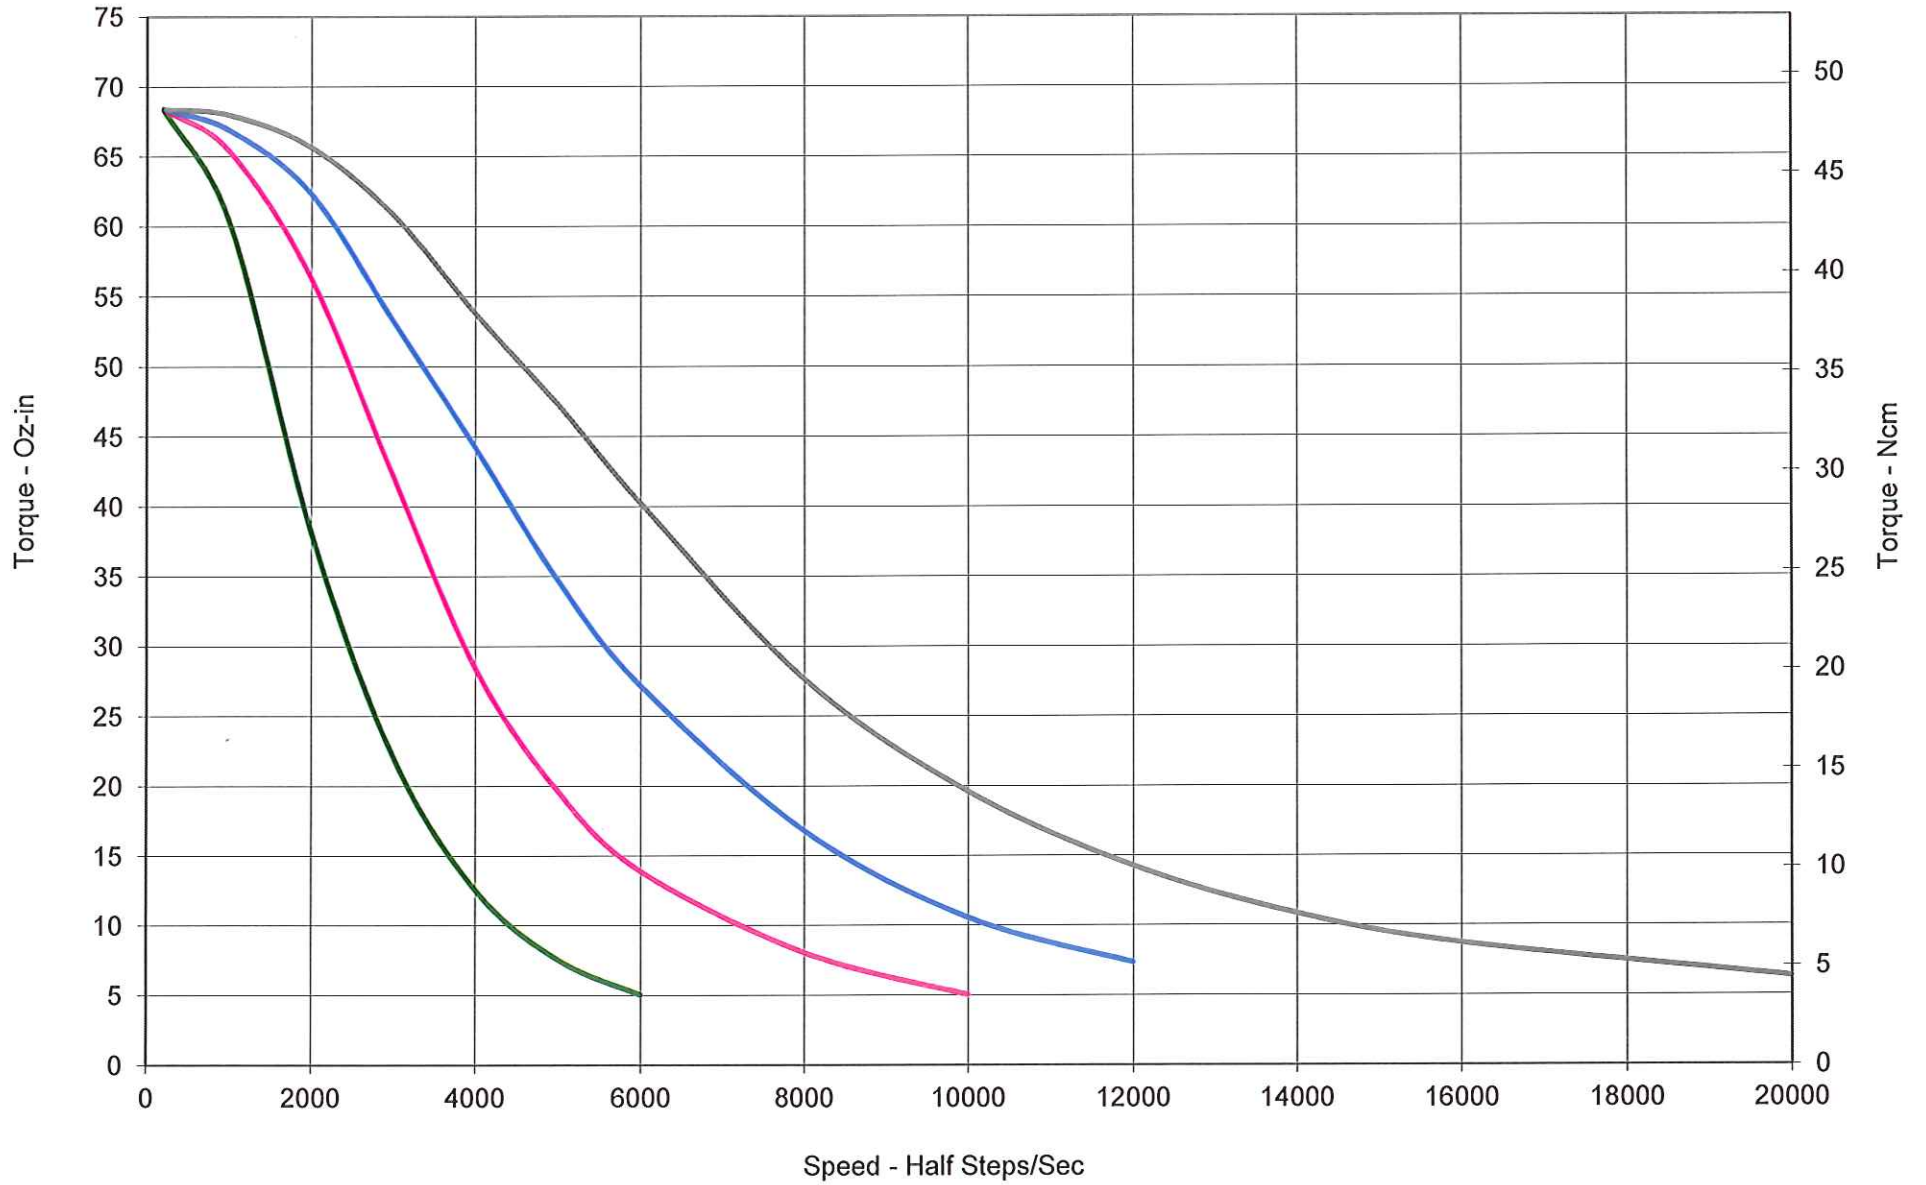

TPE17M-55A10 - Constant Current Drive - 1 Amp RMS