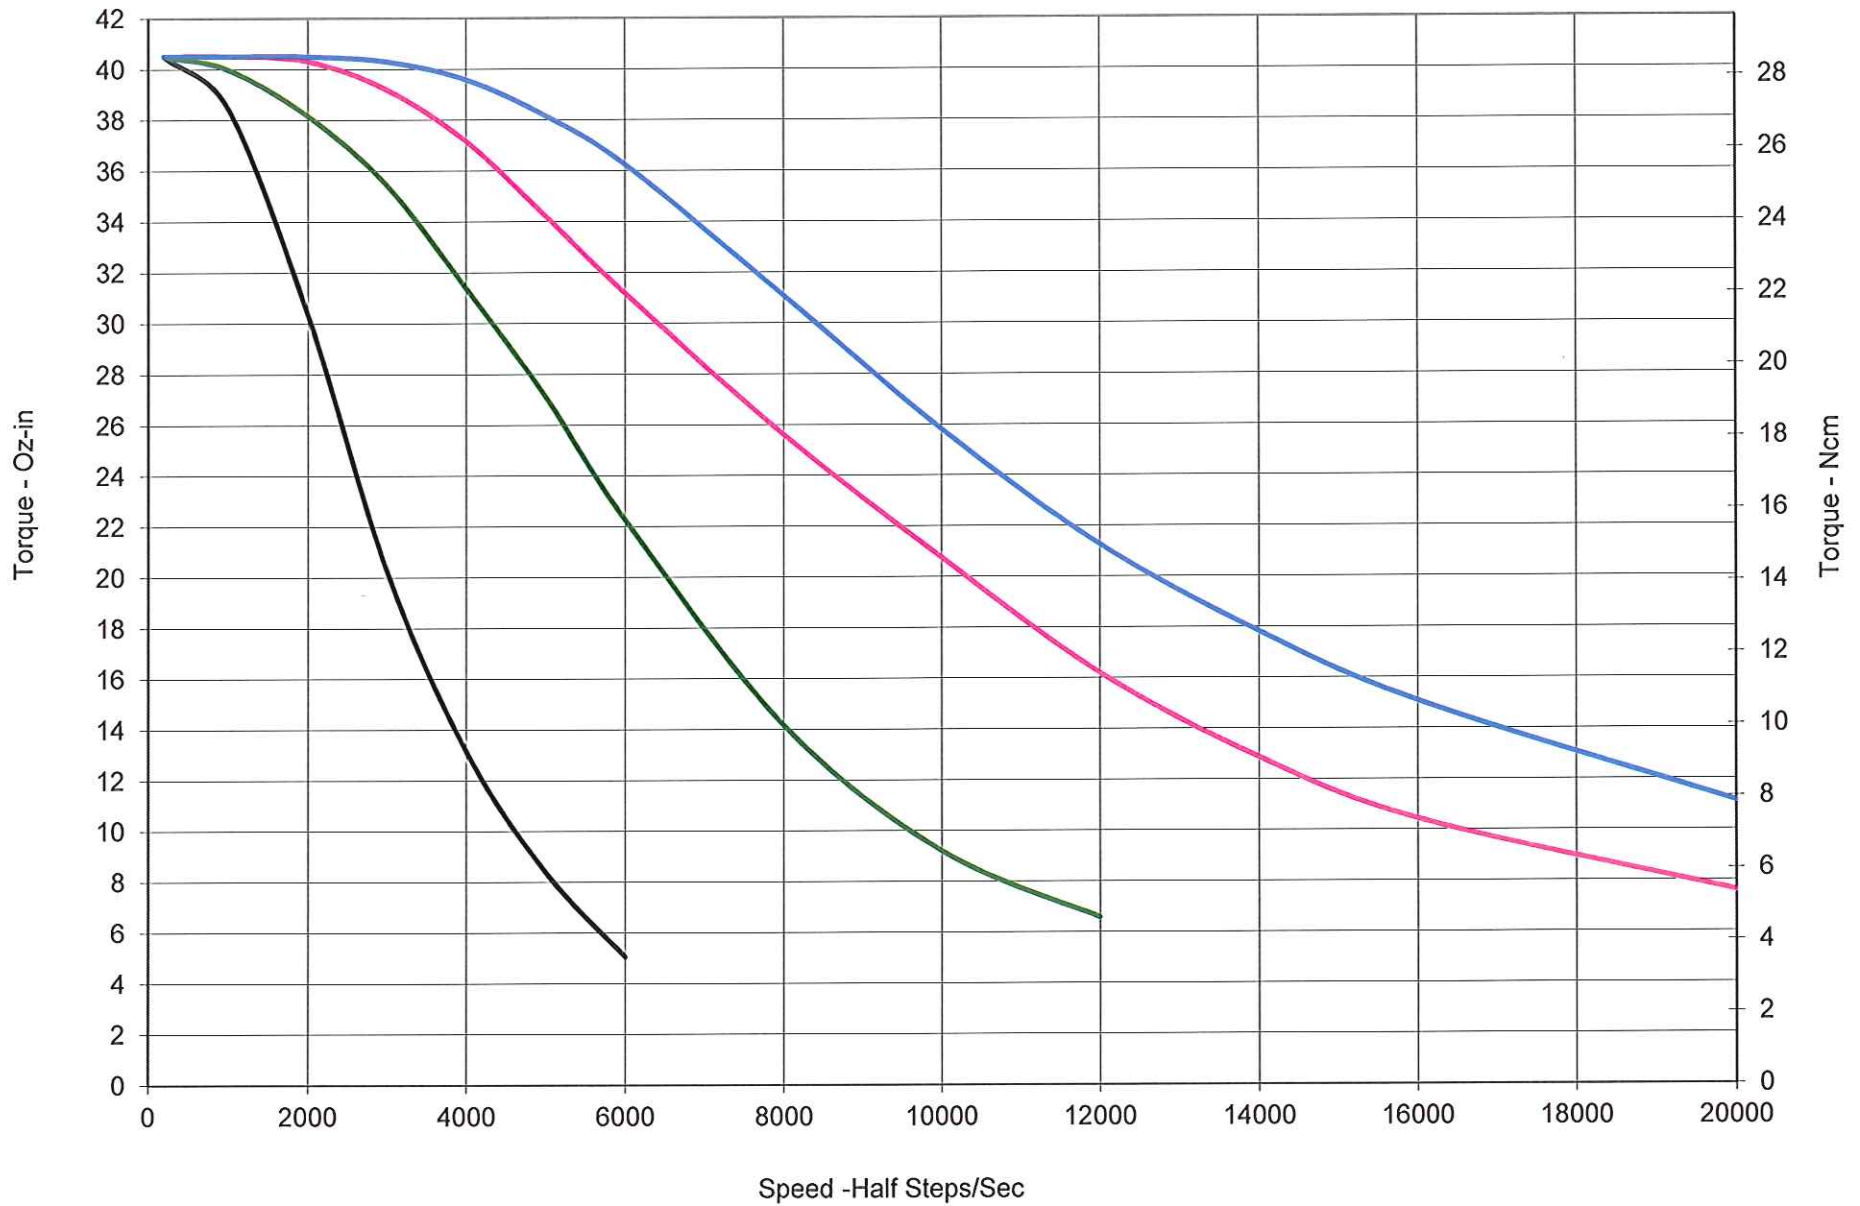

TPE17M-32A10 - Constant Current Drive - 1 Amp RMS

— 24 Volts    — 36 Volts    — 48 Volts    — 72 Volts

TPE17M-32A15 - Constant Current Drive - 1.5 Amps RMS

— 12 Volts    — 24 Volts    — 36 Volts    — 48 Volts

TPE17M-32A20 - Constant Current Drive - 2 Amps RMS

— 12 Volts    — 24 Volts    — 36 Volts    — 48 Volts

TPE17M-44A10 - Constant Current Drive - 1 Amp RMS

— 24 Volts    — 36 Volts    — 48 Volts    — 72 Volts

TPE17M-44A15 - Constant Current Drive - 1.5 Amps RMS

— 12 Volts    — 24 Volts    — 36 Volts    — 48 Volts

TPE17M-44A20 - Constant Current Drive - 2 Amps RMS

— 12 Volts    — 24 Volts    — 36 Volts    — 48 Volts

TPE17M-55A10 - Constant Current Drive - 1 Amp RMS

TPE17M-55A15 - Constant Current Drive - 1.5 Amps RMS

— 12 Volts    — 24 Volts    — 36 Volts    — 48 Volts

TPE17M-55A20 - Constant Current Drive - 2 Amps RMS