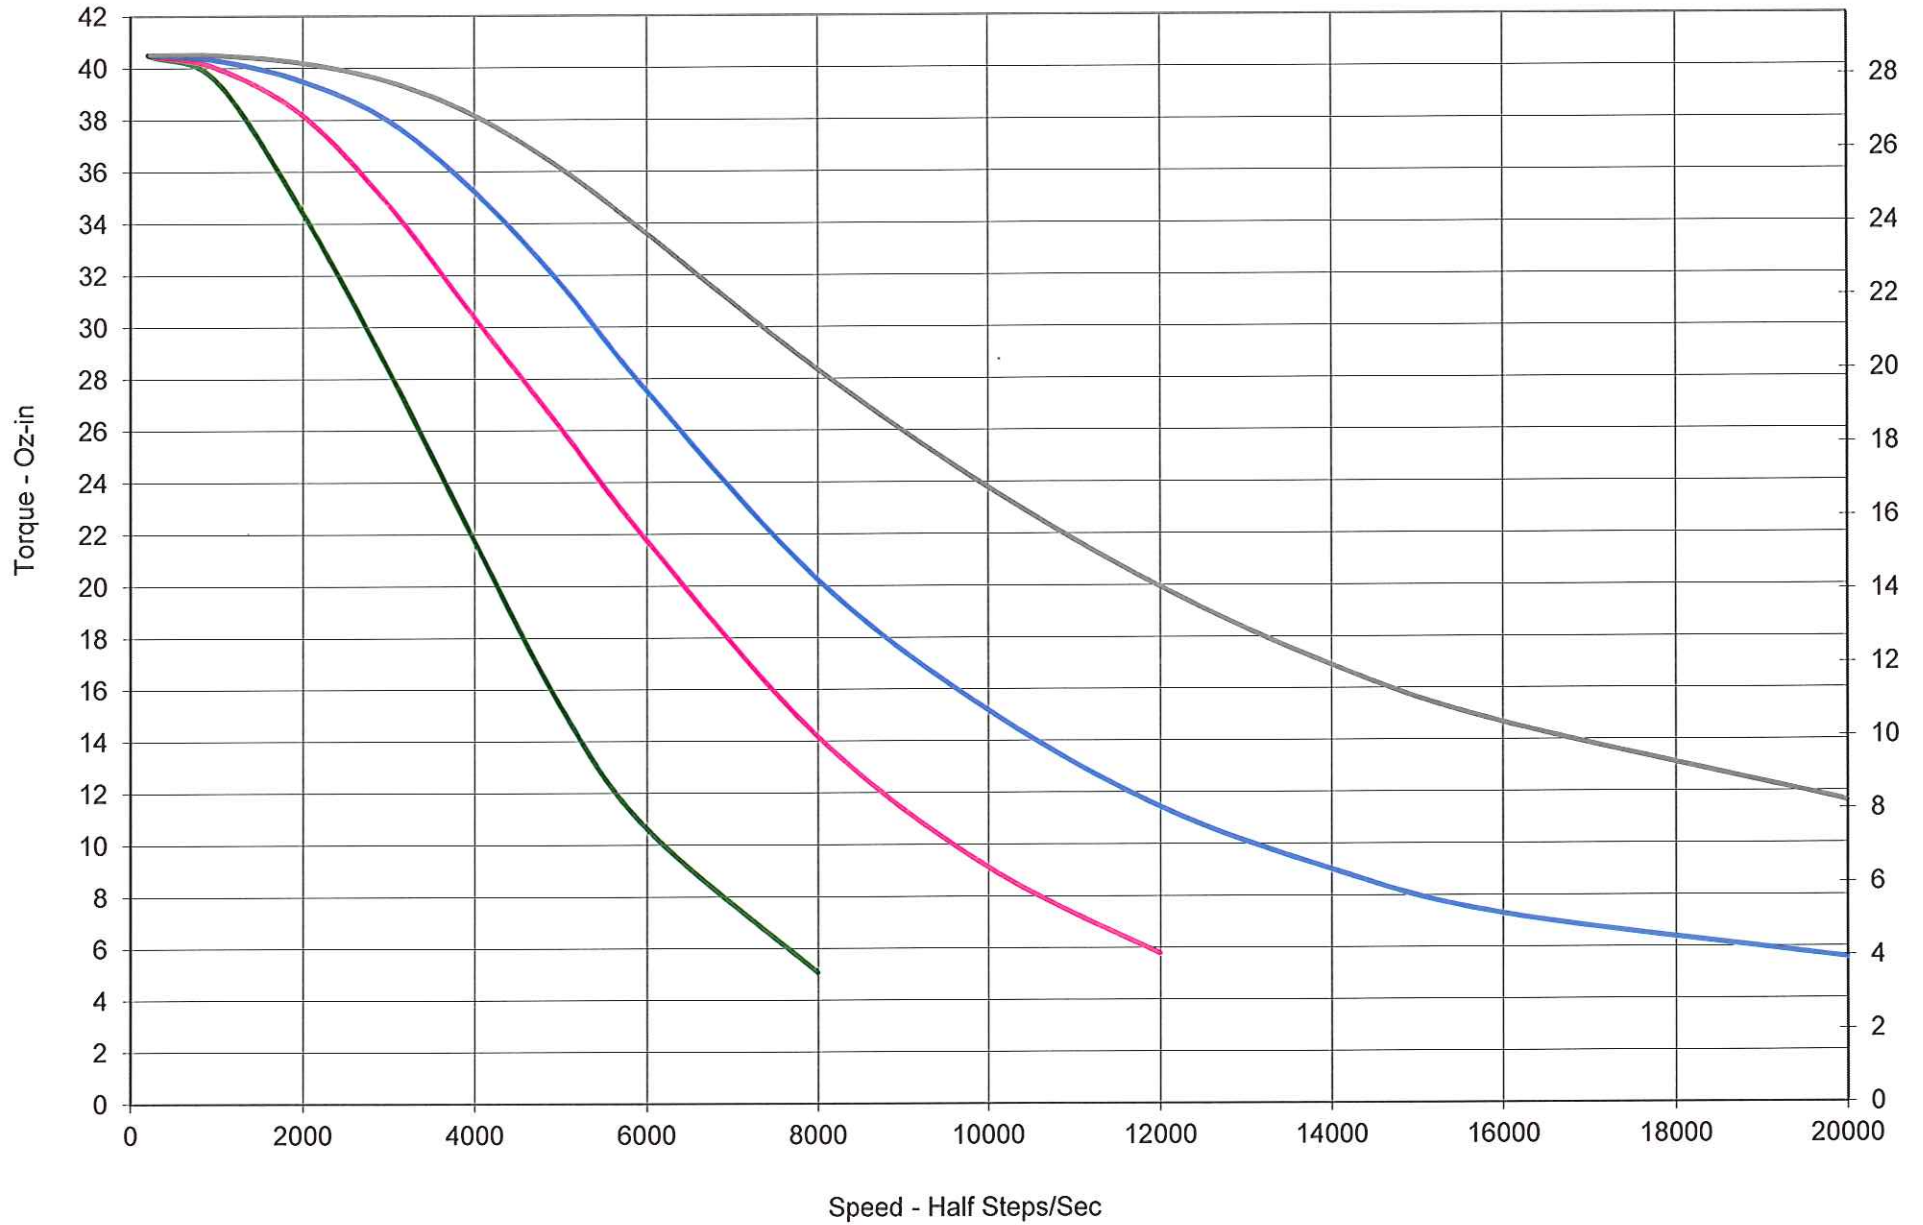

TPE17M-32A10 - Constant Current Drive - 1 Amp RMS

— 24 Volts    — 36 Volts    — 48 Volts    — 72 Volts

TPE17M-32A15 - Constant Current Drive - 1.5 Amps RMS

— 12 Volts    — 24 Volts    — 36 Volts    — 48 Volts

TPE17M-32A20 - Constant Current Drive - 2 Amps RMS

— 12 Volts    — 24 Volts    — 36 Volts    — 48 Volts

TPE17M-44A10 - Constant Current Drive - 1 Amp RMS

— 24 Volts    — 36 Volts    — 48 Volts    — 72 Volts

TPE17M-44A15 - Constant Current Drive - 1.5 Amps RMS

— 12 Volts    — 24 Volts    — 36 Volts    — 48 Volts

TPE17M-44A20 - Constant Current Drive - 2 Amps RMS

— 12 Volts    — 24 Volts    — 36 Volts    — 48 Volts

TPE17M-55A10 - Constant Current Drive - 1 Amp RMS

TPE17M-55A15 - Constant Current Drive - 1.5 Amps RMS

— 12 Volts    — 24 Volts    — 36 Volts    — 48 Volts

TPE17M-55A20 - Constant Current Drive - 2 Amps RMS