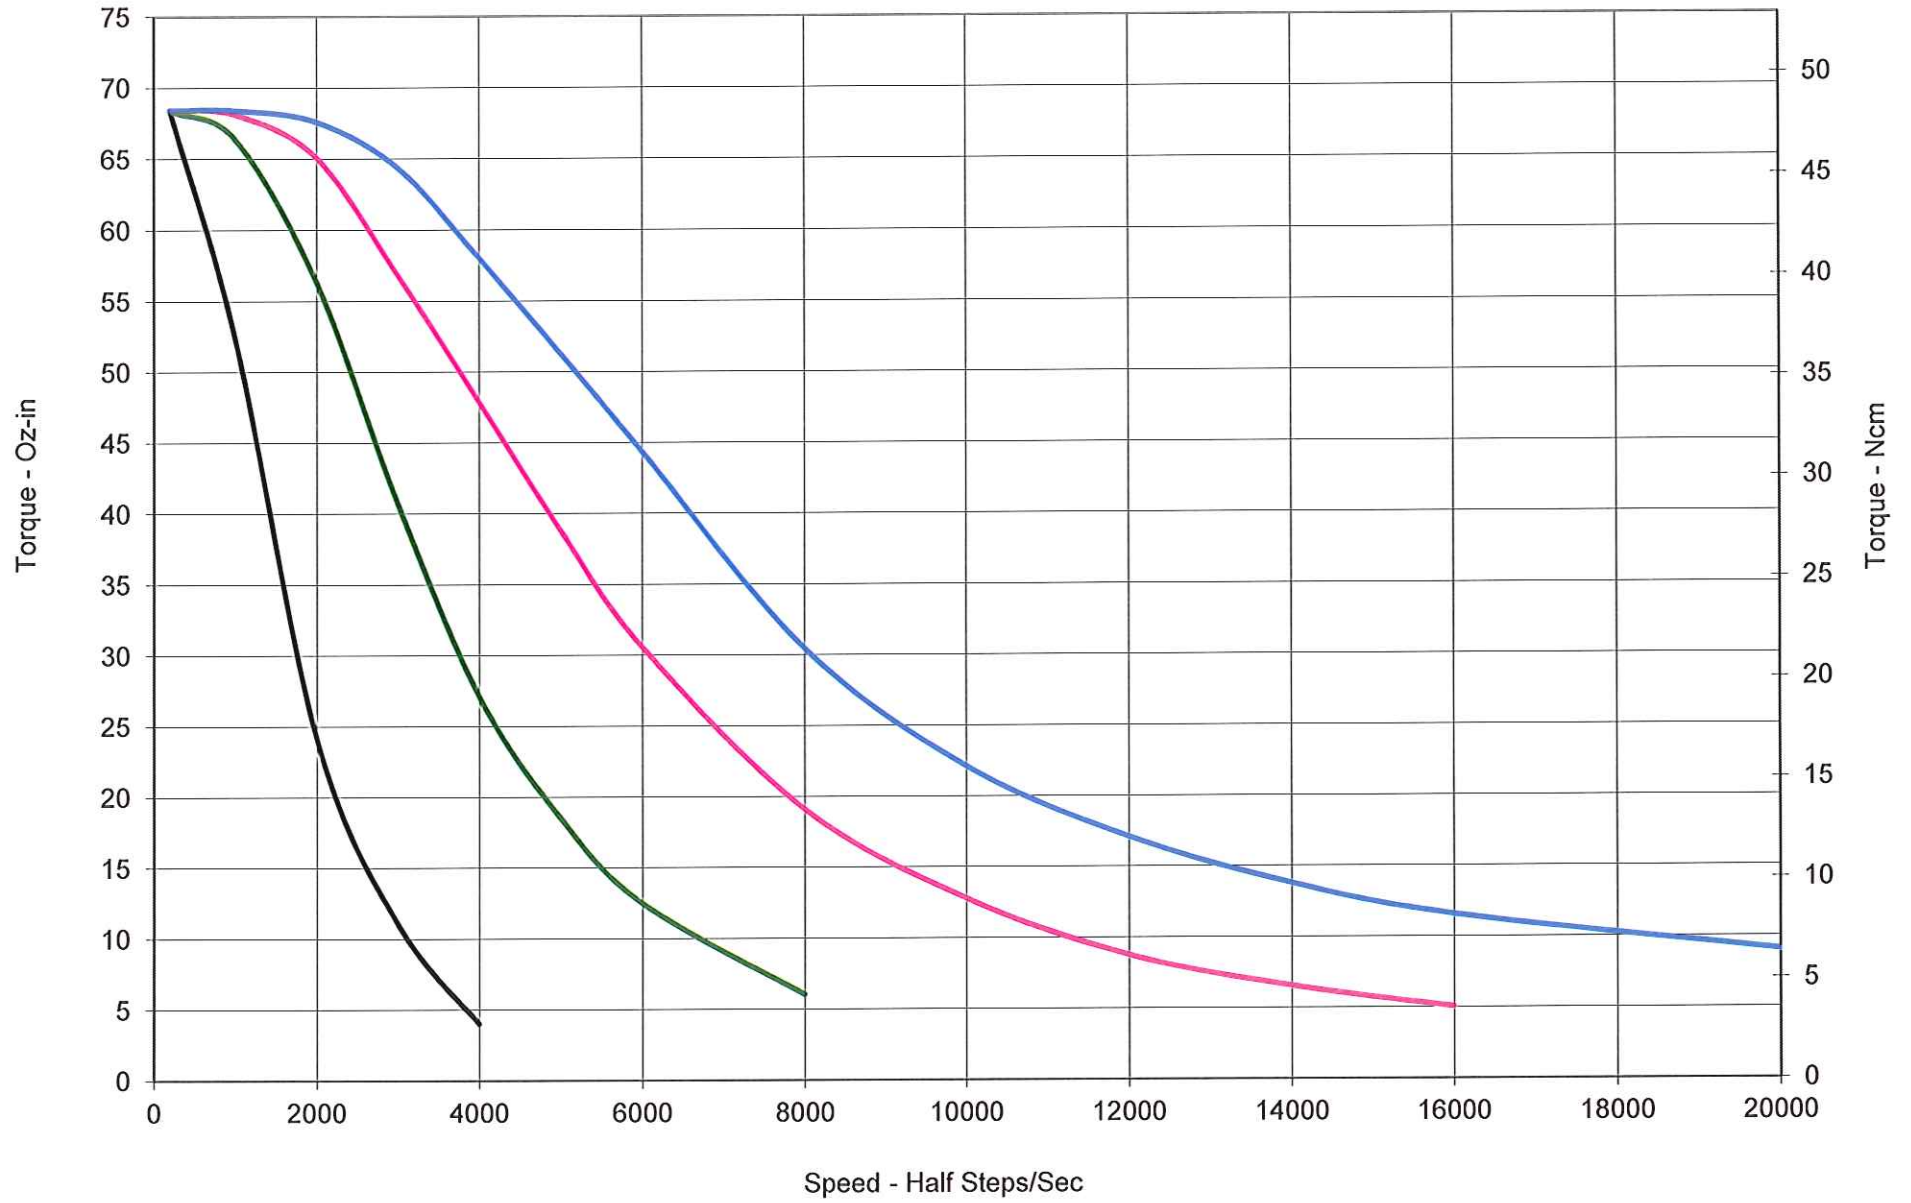

TPE17M-55A15 - Constant Current Drive - 1.5 Amps RMS

— 12 Volts   — 24 Volts   — 36 Volts   — 48 Volts